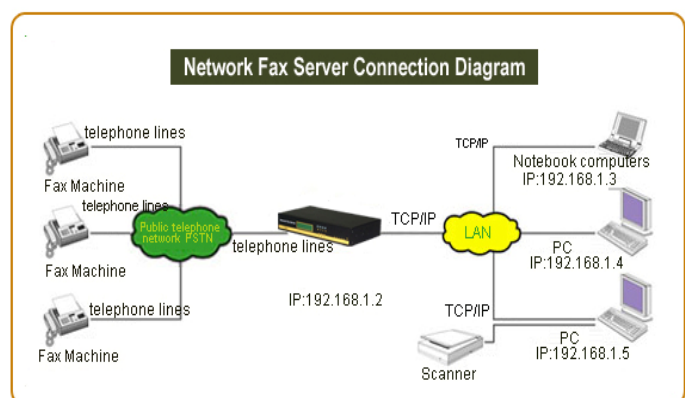

Main Features:

- No client software required. Web interface for system configuration and fax management
- Fax broadcasting. Build one fax of multiple document
- Faxes converted to TIFF files
- Faxing preview
- Super G3 V.34/33.6K fax speed*
- FoIP. Security and Reliability Real-Time IP Fax
- JBIG, MMR, MR and MH fax compression
- Schedule faxes to be sent at a later time
- View all the faxing progress in fax queue
- Print to fax. Document faxing directly
- Faxing via PBX or DID/DDI service
- Remote faxing support
- SSL support
- Fax to email
- Email to fax
- Fax to folder, backup all sent and received faxes automatically
- Address books can be imported or exported
- E-mail informs user of transmission result
- Connect to 10/100BaseT Ethernet, 3 IP address support