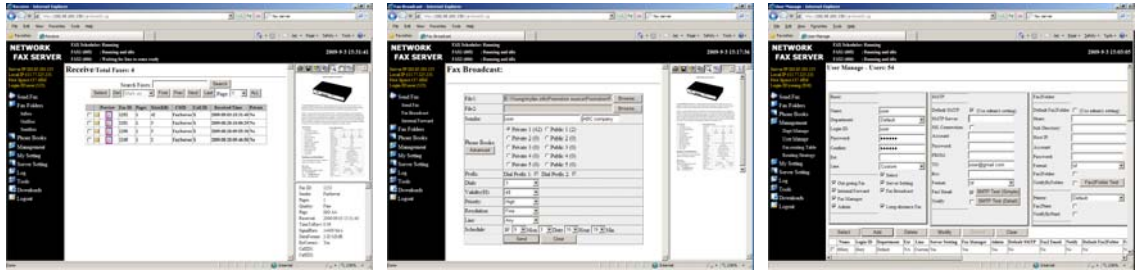

Professional Fax Solutions Specifications:

Web Interface:

User can send and receive faxes by web interface directly, no additional software request.